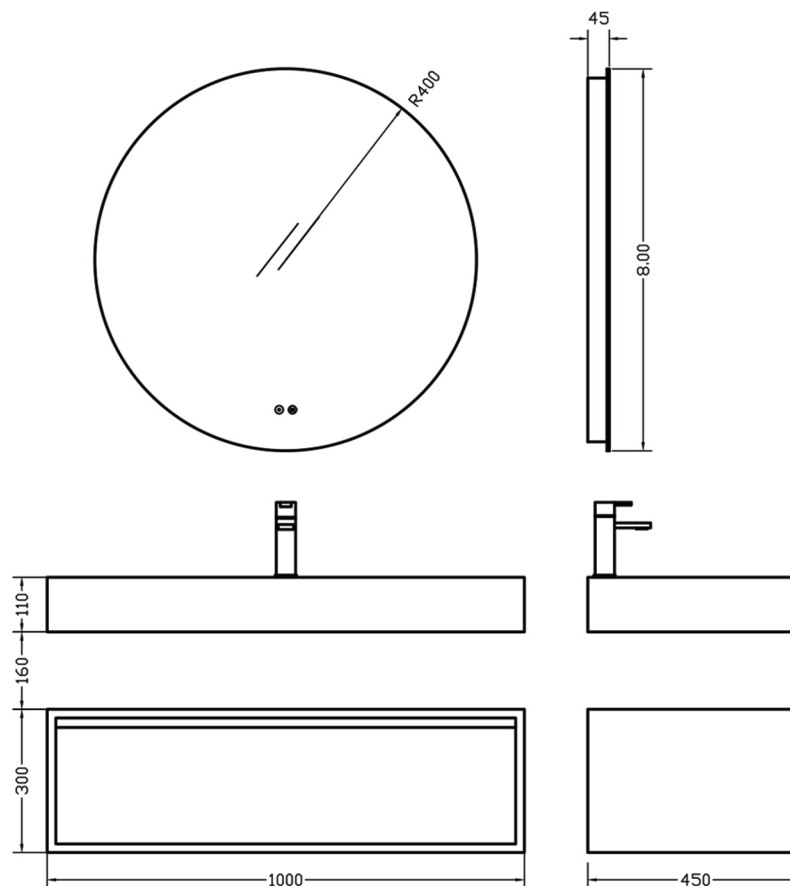

AMABILE 100

Χρώμα: 719

6010 | 6080
γαλατιστερό|ΜDf με ακρυλικό
ή Super matt ΜDf

6040 | 6090
γαλατιστερό|ΜDf με ακρυλικό
ή Super matt ΜDf

101

331

719

291

390

326

399

αποχρώσεις ξύλου|Laminate

Κεντρική διάθεση για όλη την Ελλάδα
Βασ. Γεωργιάδης & Σια. Ε.Ε.
Κομνηνών 14 - Σέρρες
Tel. 2321037479 Fax. 2321038703
e-mail. info@orabella.gr/ www.orabella.gr

Πρότυπο κέντρο αποθήκευσης 4ο χλμ. Σερρών - Νιγρίτας

Περιγραφή | Description

Amabile 100

Washbasin Laminate furniture

Info:

Material/Color: Variaty

Modif. Date: 02/24

Toll. ±5mm

AMABILE

*