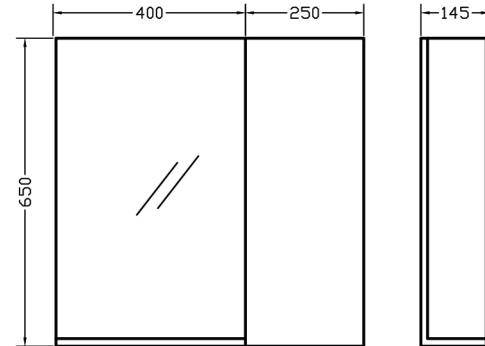

VERO 65

Χρώμα: 399

Πόμολο: M5

6010 | 6080
γαλατιστερό|ΜDF με ακρυλικό
ή Super matt MDF

6040 | 6090
γαλατιστερό|ΜDF με ακρυλικό
ή Super matt MDF

101

331

719

291

390

326

399

αποχρώσεις ξύλου|Laminate

Κεντρική διάθεση για όλη την Ελλάδα
Βασ. Γεωργιάδης & Σια. Ε.Ε.
Κομνηνών 14 - Σέρρες
Tel. 2321037479 Fax. 2321038703
e-mail. info@orabella.gr/ www.orabella.gr

Πρότυπο κέντρο αποθήκευσης 4ο χλμ. Σερρών - Νιγρίτας

Περιγραφή | Description

Vero 65

Washbasin Laminate furniture

Info:

Material/Color: Variaty

Modif. Date: 02/24

Toll. ±5mm

VERO

*