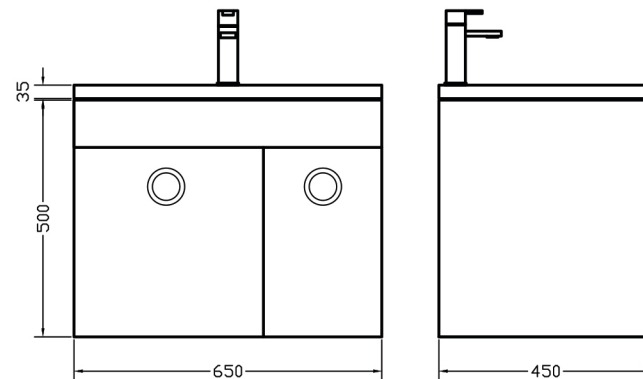

VERO 65

Χρώμα: 399

Πόμολο: M5

6010 | 6080
γαλατιστερό|ΜDF με ακρυλικό
ή Super matt MDF

6040 | 6090
γαλατιστερό|ΜDF με ακρυλικό
ή Super matt MDF

101

331

719

291

390

326

399

αποχρώσεις ξύλου|Laminate

Κεντρική διάθεση για όλη την Ελλάδα
Βασ. Γεωργιάδης & Σια. Ε.Ε.
Κομνηνών 14 - Σέρρες
Tel. 2321037479 Fax. 2321038703
e-mail. info@orabella.gr/ www.orabella.gr

Πρότυπο κέντρο αποθήκευσης 4ο χλμ. Σερρών - Νιγρίτας

Περιγραφή | Description

Vero 65

Washbasin Laminate furniture

Info:

Material/Color: Variaty

Modif. Date: 02/24

Toll. ±5mm

VERO

*