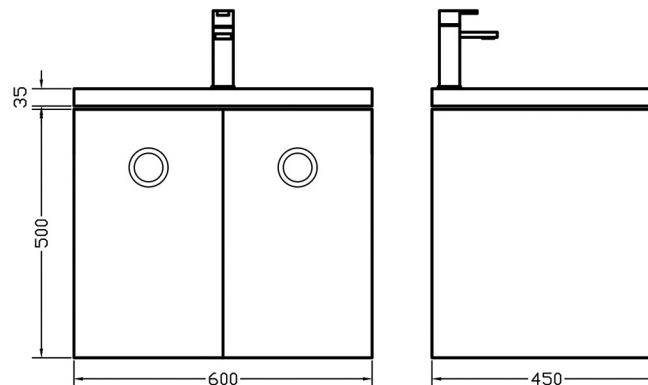

MOOD 60

Χρώμα: 399

Πόμολο: P5

6010

6040

γαλατιστέρα | MDF με ακρυλικό

101

719

291

390

326

399

αποχρώσεις ξύλου | Laminate

Κεντρική διάθεση για όλη την Ελλάδα
Βασ. Γεωργιάδης & Σια. Ε.Ε.
Κομνηνών 14 - Σέρρες
Tel. 2321037479 Fax. 2321038703
e-mail. info@orabella.gr/ www.orabella.gr

Πρότυπο κέντρο αποθήκευσης 4ο χλμ. Σερρών - Νιγρίτας

Περιγραφή | Description

Mood 60

Washbasin Laminate furniture

Info:

Material/Color: Variaty

Modif. Date: 10/21

Toll. +5mm

MOOD